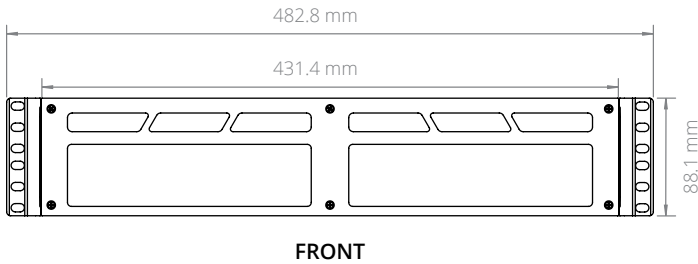

**MK020 Dimensional Drawings**  
Fanless Rackmount Adapter

*All measurements in mm*

**FRONT**

**SIDE**

*\* Two front plate styles accomodate Logic Supply fanless chassis'*

ML210, ML340

ML400, ML450

**TOP**