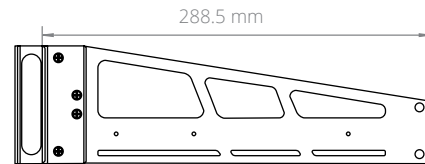

**MK020 Dimensional Drawings**  
Fanless Rackmount Adapter

*All measurements in mm*

**FRONT**

**SIDE**

*\* Two front plate styles accomodate Logic Supply fanless chassis'*

ML210, ML340

ML400, ML450

**TOP**