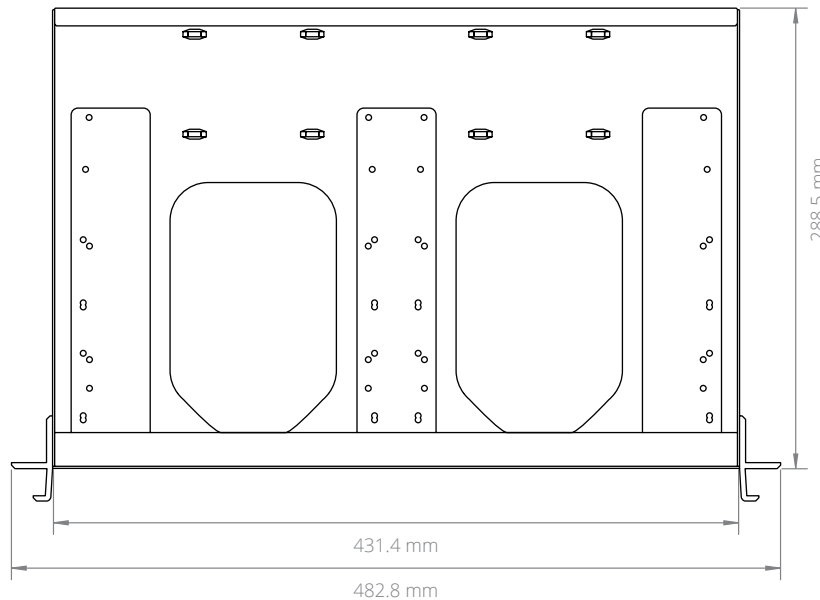

**MK020 Dimensional Drawings**  
Fanless Rackmount Adapter

*All measurements in mm*

**FRONT**

**SIDE**

*\* Two front plate styles accomodate Logic Supply fanless chassis'*

ML210, ML340

ML400, ML450

**TOP**